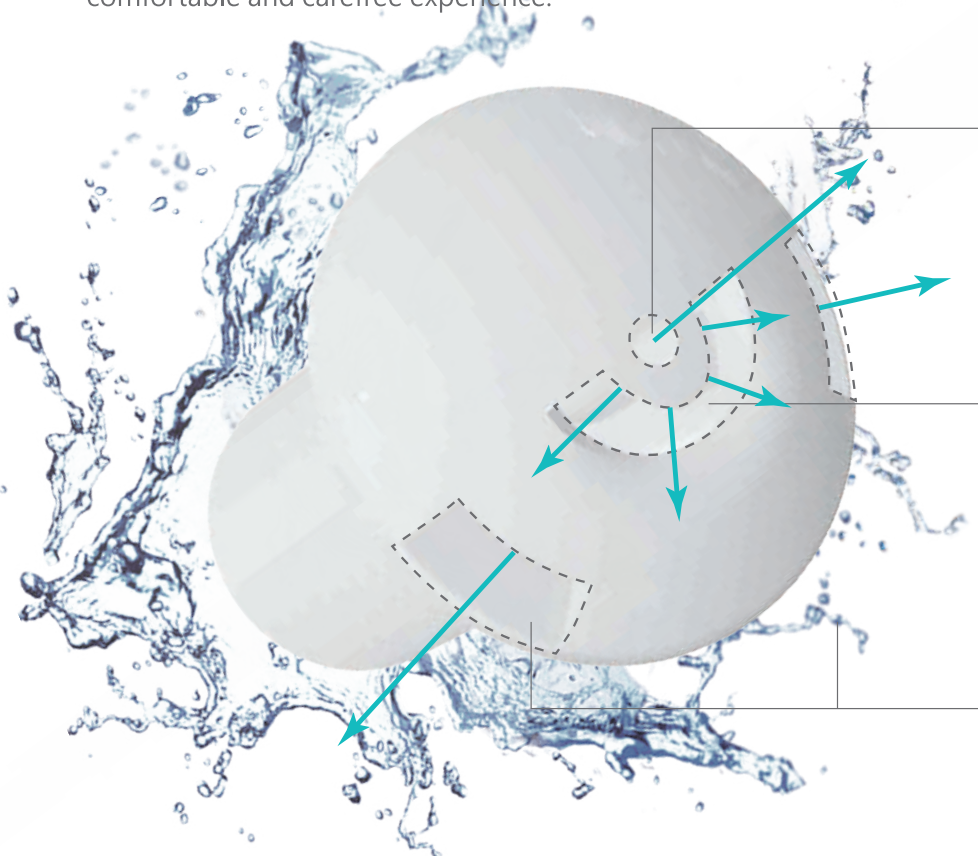

專利洗淨技術 微笑 3 勁沖

Patented cleansing technology : smile 3 punches

專利「三向噴頭」為超級馬桶的重要突破，以中央噴射孔、微笑型錐狀出水孔以及兩側之1-15度變化性出水角度，共4道噴射水流帶走污物，提升清洗的最大極限，瓷面上方採用單軌設計，有利於清洗瓷面達到更進一步的乾淨度。

高芬系列AFC6699無水箱設計，並採用噴射洗淨功能，可馬上讓下一位需要者使用，不論是私人衛浴空間或是高級商用場所，皆能擁有更加舒適的暢快體驗。

The patented "three-direction nozzle" is an important breakthrough for SUPERLET. With the central jet hole, the smiling cone-shaped outlet and 1-15 degrees of variable outlet angle on both sides, there' re four jet flows to take away waste and improve the maximum limit of cleansing. The single-track design is adopted above the ceramic surface, which is helpful to achieve further cleanliness of the ceramic surface. Gorfin series AFC6699 has a no-water tank design and adopts the jet cleaning function, which can service the next user without break. Either in a private bathroom or a high-end commercial place, it can provide a more comfortable and carefree experience.